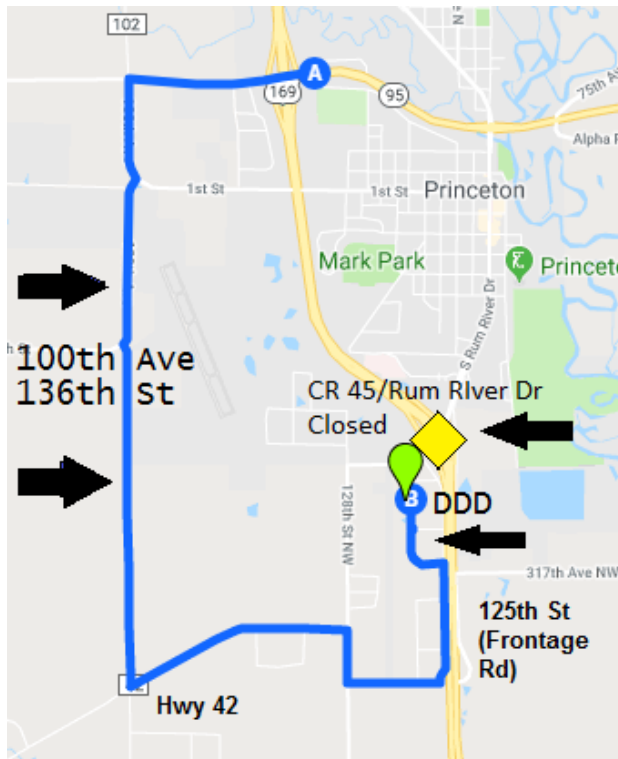

CR 45 Roundabout Construction will create detours and road closures to Distinctive Door Designs from June 1st – August 15, 2019.

← FROM THE NORTH:

- From Highway 95 West (past Walmart Roundabout)
- Left on 100th Ave Continue to 136th St
- Turn Left on County Road 42 about 1 mile
- Turn right onto 128th St NW then Left onto 313th Ave
- Turn Left onto 125th St (Frontage Road)
- Turn Left onto 318th Ave NW, Continue to 126th St

FROM THE SOUTH:

- Take the County 9 Exit and go West
- Turn Right on 128th St NW/County Road 45
- Turn Right on 313th Ave
- Turn Left onto 125th (Frontage Road)
- Turn Left onto 318th Ave NW, Continue to 126th St

Please call us at 763-389-1631 with any questions!
Our Address is: 32010 126th St
Princeton MN 55371